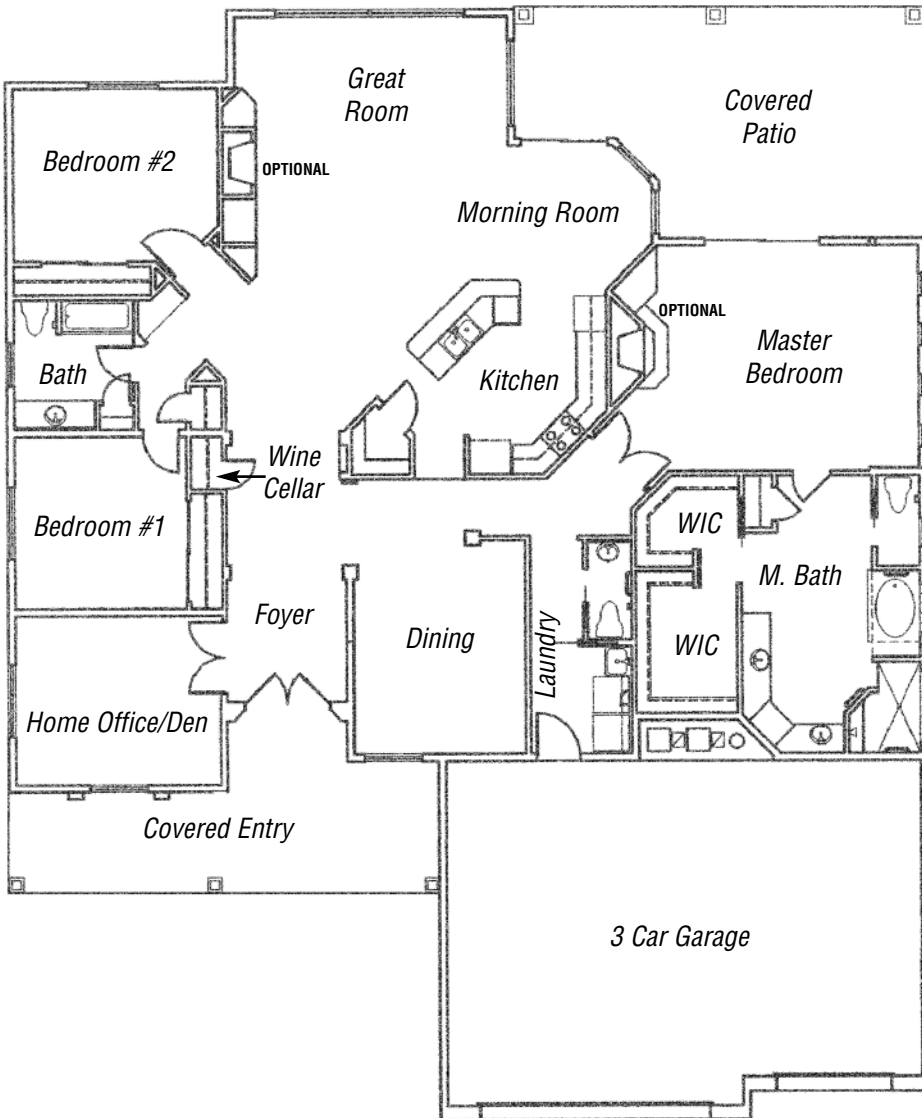

DURANGO

2,863 SQ. FT.

THE ESTATES AT
A·L·A·M·O·S

Santa Fe